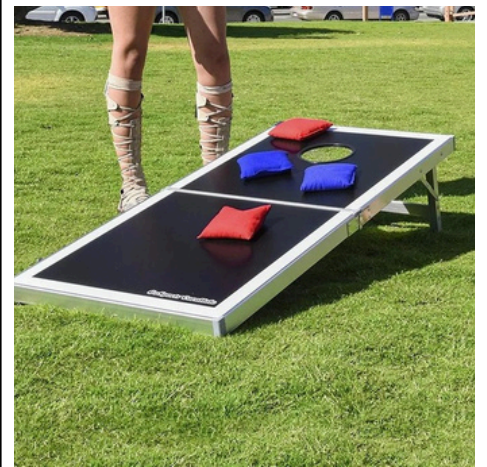

Entertainment Additions

Add more fun with extra entertainment!

Pony Rides - Ball Pit - Moonwalk

Face Painters - Mechanical Bull - Yard Games

Extreme Obstacle Course - Toddler Zone - Photographer

ENTERTAINMENT ADDITIONS

All prices are for the duration of your event unless otherwise noted

INFLATABLES

Includes attendant

- ★ \$750 Toddler Play Zone
- \$575 Mega Ball Bounce House
- \$625 Extreme Obstacle Course
- \$995 20' Raging Rapids Double Water Slide
- \$650 12' Water Slide or Dry Slide
- \$775 22' Giant Water Slide or Dry Slide

ENTERTAINMENT

- \$1250 Additional Hour of Fun (other charges may apply)
- \$700 Balloon Artist (3 hours)
- \$650 Caricature Artist (3 hours)
- ★ \$850 Dunk Tank (Great for a fundraiser)
- ★ \$650 Face Painter (3 hours)
- \$350 Hay Scramble (1 bale with prizes, approximately 50 children)
- \$385 Lawn Jenga, Lawn Chess, Washers or Bocce Ball (price includes one game)
- \$585 Lawn Game Favorites (includes 4 corn hole sets, connect four & yahtzee)
- \$1250 Photo Booth (3 hours)
- \$825 Carnival Game Package
- \$475 Piñata (approximately 50 children)
- ★ \$850 Photographer (3 hours)
- \$1275 4 Pony Carousel Rides (3 hours)
- \$950 Organized Group Games (sack races, 3 legged races, adult limbo organized by our staff)
- \$1100 Rock Climbing Wall (3 hours)
- ★ \$1395 Petting Zoo (12 animals for 3 hours)
- \$875 Hand Led Pony Rides (2 ponies for 3 hours)
- \$1400 Bungee Trampoline
- \$1350 Mechanical Bull
- \$1450 Golf Simulator