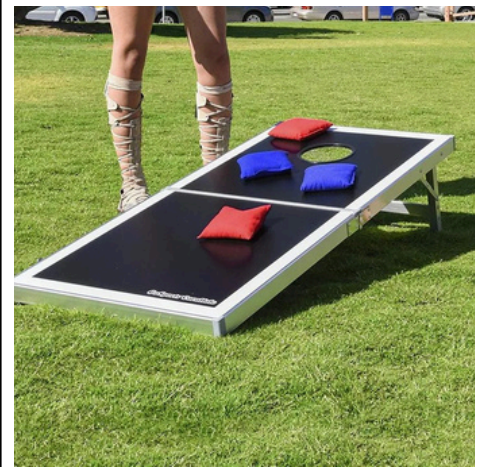

# Entertainment Additions

**Add more fun with extra entertainment!**

Pony Rides - Ball Pit - Moonwalk

Face Painters - Mechanical Bull - Yard Games

Extreme Obstacle Course - Toddler Zone - Photographer

### INFLATABLES

*Includes attendant*

- ★ \$750 Toddler Play Zone
- \$425 Mega Ball House
- \$525 Extreme Obstacle Course
- \$995 20' Raging Rapids Double Water Slide
- \$350 12' Water Slide or Dry Slide
- \$475 22' Giant Water Slide or Dry Slide